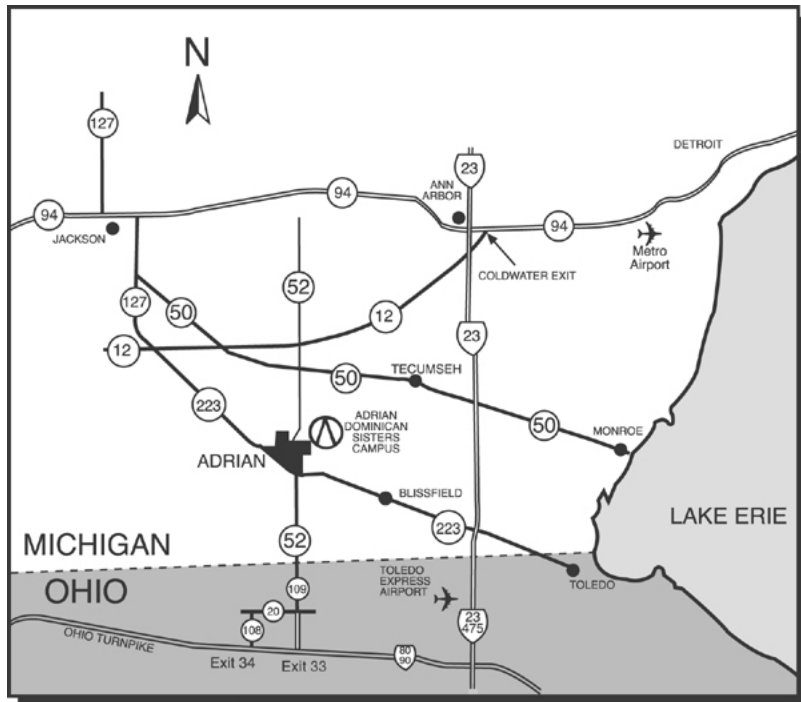

The Adrian Dominican Sisters campus

is located in Adrian, Michigan. Adrian is located in southeast Michigan in Lenawee County.

Adrian is:

75 miles southwest of Detroit

33 miles northwest of Toledo, Ohio

30 miles southwest of Ann Arbor, Michigan

220 miles east of Chicago

45 miles southeast of Jackson, Michigan

72 miles southeast of Lansing, Michigan

Directions:

Take U.S. 12 West to M-52 South. When you get to Adrian city limits, keep going and turn left on Siena Heights Drive, pass the campus and turn left in the last driveway near the playground equipment. Follow signs to Weber Center Parking.