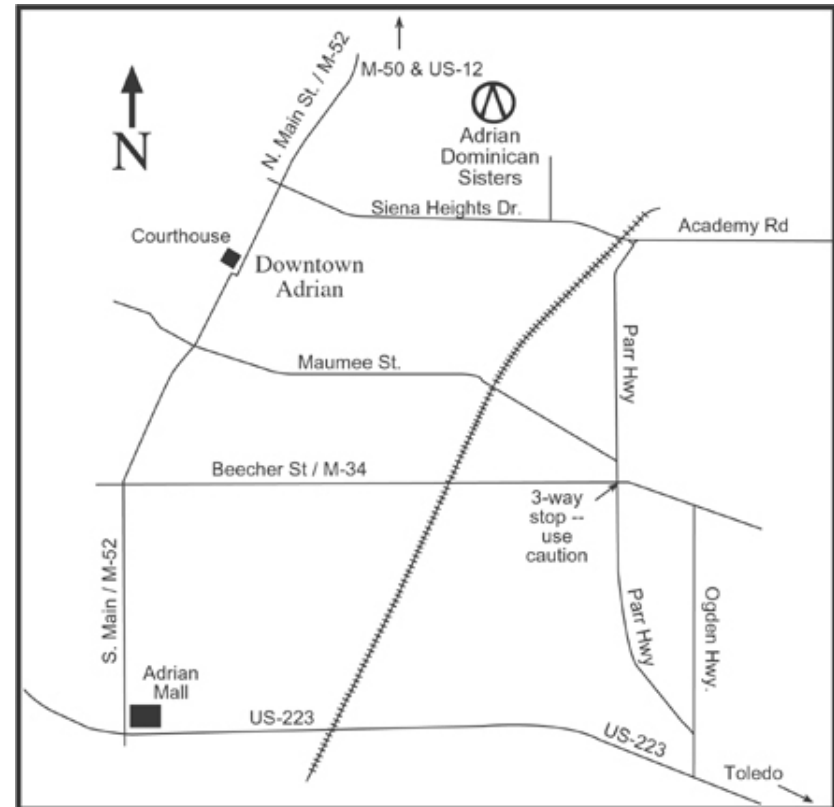

The Adrian Dominican Sisters campus

is located in Adrian, Michigan. Adrian is located in southeast Michigan in Lenawee County.

Adrian is:

75 miles southwest of Detroit

33 miles northwest of Toledo, Ohio

30 miles southwest of Ann Arbor, Michigan

220 miles east of Chicago

45 miles southeast of Jackson, Michigan

72 miles southeast of Lansing, Michigan

Directions:

Take U.S. 12 West to M-52 South. When you get to Adrian city limits, keep going and turn left on Siena Heights Drive, pass the campus and turn left in the last driveway near the playground equipment. Follow signs to Weber Center Parking.